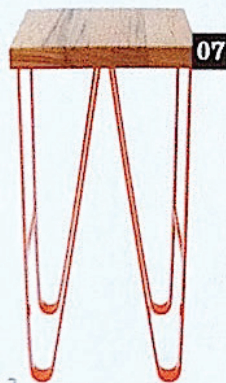

05
Talisman carpet

Geometric patterns characterize the design of this cowhide carpet, Talisman, pictured in 'Natural Shadow' and also available in 'Funky Orange' and 'Jungle Green.' limitededition.be/en

06

06
Mollino Executive

The strong angle of Mollino Executive's legs creates a dynamic effect, which is complemented by the lineal grain of the quarter-sawn oak. tidedesign.com.au

07

07
Otway stool

The quirky legs on the new Otway stool are available in a range of colours, their gentle curves a nod to the tumbling hills that meet the sea along the Great Ocean Road. brownanddogfurniture.com